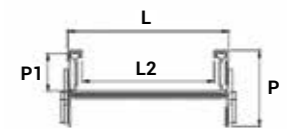

OPTIONAL EXTRAS

ECO VERSION
ECO version also available: unperforated loading platform, without taper in the contact flap and without yellow colour on safety edges.

APPLICATION SECTORS

CONTACT FLAP:
• TAPERED
• WITH 4 HEIGHT SETTINGS
• REST-ON (20 CM CONTACT LENGTH ON PLATFORM)
• FOLDING

ALL MODELS	A (mm)	A1 (mm)	L (mm)	L2 (mm)	H (mm)	P (mm)	P1 (mm)	Load capacity per pair (kg)	Weight (kg)
WM TELESCOPIC	1500	200	225	185	900	106	55	300	5
WM TELESCOPIC	2000	200	225	185	1150	106	55	300	6
WM TELESCOPIC	2250	200	225	185	1275	106	55	300	6,5
WM TELESCOPIC	2500	200	225	185	1400	106	55	300	7
WM TELESCOPIC	3000	200	225	185	1650	106	55	300	8