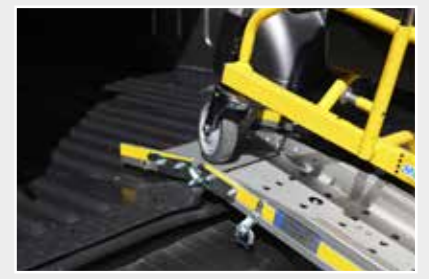

WM TELESCOPIC

PRACTICAL, EASY TO USE MOBILE TELESCOPIC RAMP. IN PERFORATED ANTI-SLIP ALUMINIUM WITH SAFETY EDGES.

LOAD CAPACITY: UP TO 300 KG PER PAIR OF RAMPS

LOAD CAPACITY
300 kg per pair

STANDARD DIMENSIONS
Width 18.5 cm
Length 150, 200, 225, 250 and 300 cm

HANDLING
Mobile

COLOUR
Yellow

REMOVABILITY AND TRANSPORT

The WM Telescopic is unique in the way it can be extended to the required length. This ramp offers a rest-on, folding contact plate for safe and secure loading. These can be supplied individually or as a pair as required.

OPTIONAL EXTRAS

ECO VERSION
ECO version also available: unperforated loading platform, without taper in the contact flap and without yellow colour on safety edges.

APPLICATION SECTORS

CONTACT FLAP:
• TAPERED
• WITH 4 HEIGHT SETTINGS
• REST-ON (20 CM CONTACT LENGTH ON PLATFORM)
• FOLDING