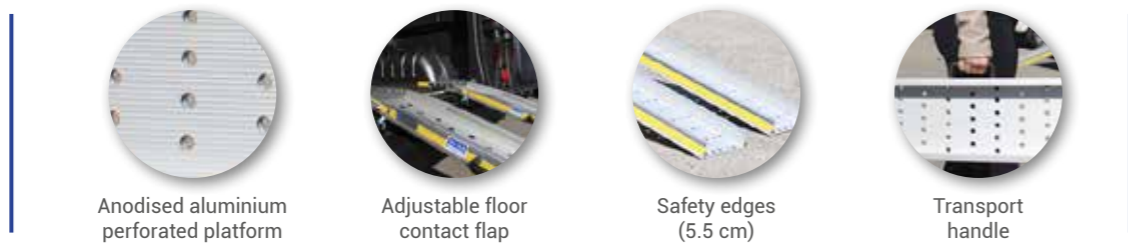

WM TELESCOPIC

PRACTICAL, EASY TO USE MOBILE TELESCOPIC RAMP. IN PERFORATED ANTI-SLIP ALUMINIUM WITH SAFETY EDGES.

LOAD CAPACITY: UP TO 300 KG PER PAIR OF RAMPS

LOAD CAPACITY
300 kg per pair

STANDARD DIMENSIONS
Width 18.5 cm
Length 150, 200, 225, 250 and 300 cm

HANDLING
Mobile

COLOUR
Yellow

REMOVABILITY AND TRANSPORT

The WM Telescopic is unique in the way it can be extended to the required length. This ramp offers a rest-on, folding contact plate for safe and secure loading. These can be supplied individually or as a pair as required.

OPTIONAL EXTRAS

ECO VERSION
ECO version also available: unperforated loading platform, without taper in the contact flap and without yellow colour on safety edges.

APPLICATION SECTORS

CONTACT FLAP:
• TAPERED
• WITH 4 HEIGHT SETTINGS
• REST-ON (20 CM CONTACT LENGTH ON PLATFORM)
• FOLDING