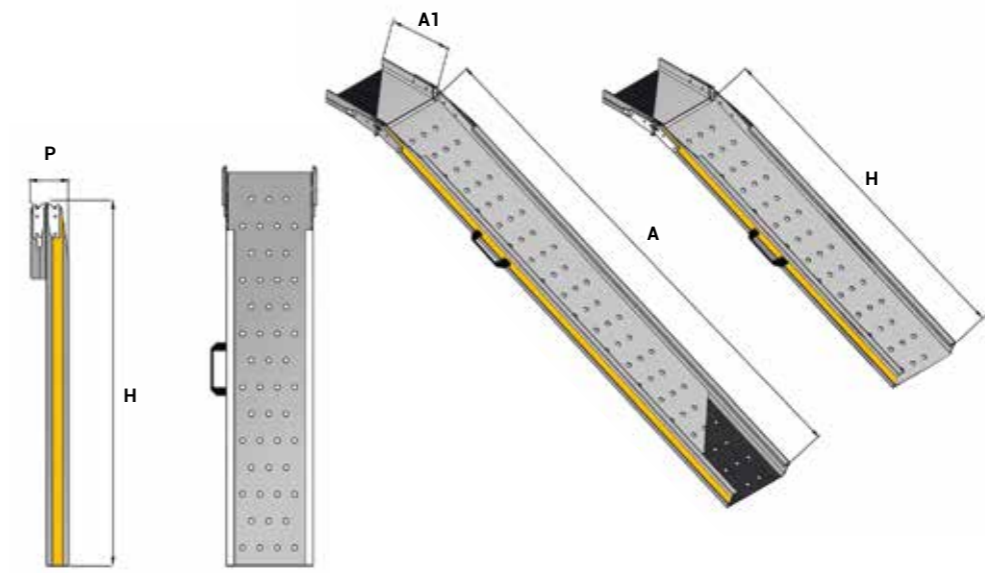

WM TELESCOPIC

PRACTICAL, EASY TO USE MOBILE TELESCOPIC RAMP. IN PERFORATED ANTI-SLIP ALUMINIUM WITH SAFETY EDGES.

LOAD CAPACITY: UP TO 300 KG PER PAIR OF RAMPS

LOAD CAPACITY
300 kg per pair

STANDARD DIMENSIONS
Width 18.5 cm
Length 150, 200, 225, 250 and 300 cm

HANDLING
Mobile

COLOUR
Yellow

REMOVABILITY AND TRANSPORT

The WM Telescopic is unique in the way it can be extended to the required length. This ramp offers a rest-on, folding contact plate for safe and secure loading. These can be supplied individually or as a pair as required.

OPTIONAL EXTRAS

ECO VERSION
ECO version also available: unperforated loading platform, without taper in the contact flap and without yellow colour on safety edges.

APPLICATION SECTORS

CONTACT FLAP:
• TAPERED
• WITH 4 HEIGHT SETTINGS
• REST-ON (20 CM CONTACT LENGTH ON PLATFORM)
• FOLDING

ALL MODELS	A (mm)	A1 (mm)	L (mm)	L2 (mm)	H (mm)	P (mm)	P1 (mm)	Load capacity per pair (kg)	Weight (kg)
WM TELESCOPIC	1500	200	225	185	900	106	55	300	5
WM TELESCOPIC	2000	200	225	185	1150	106	55	300	6
WM TELESCOPIC	2250	200	225	185	1275	106	55	300	6,5
WM TELESCOPIC	2500	200	225	185	1400	106	55	300	7
WM TELESCOPIC	3000	200	225	185	1650	106	55	300	8